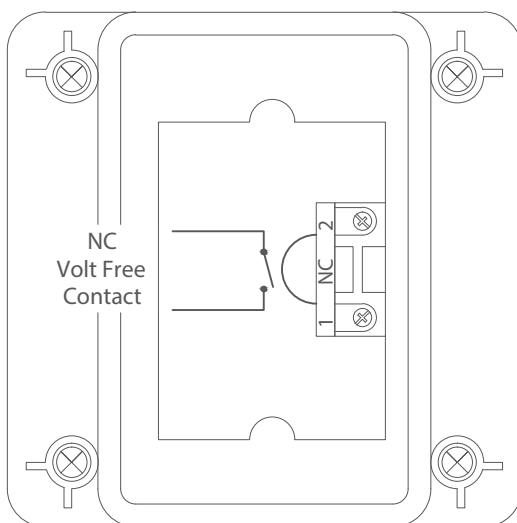

TWIST RELEASE